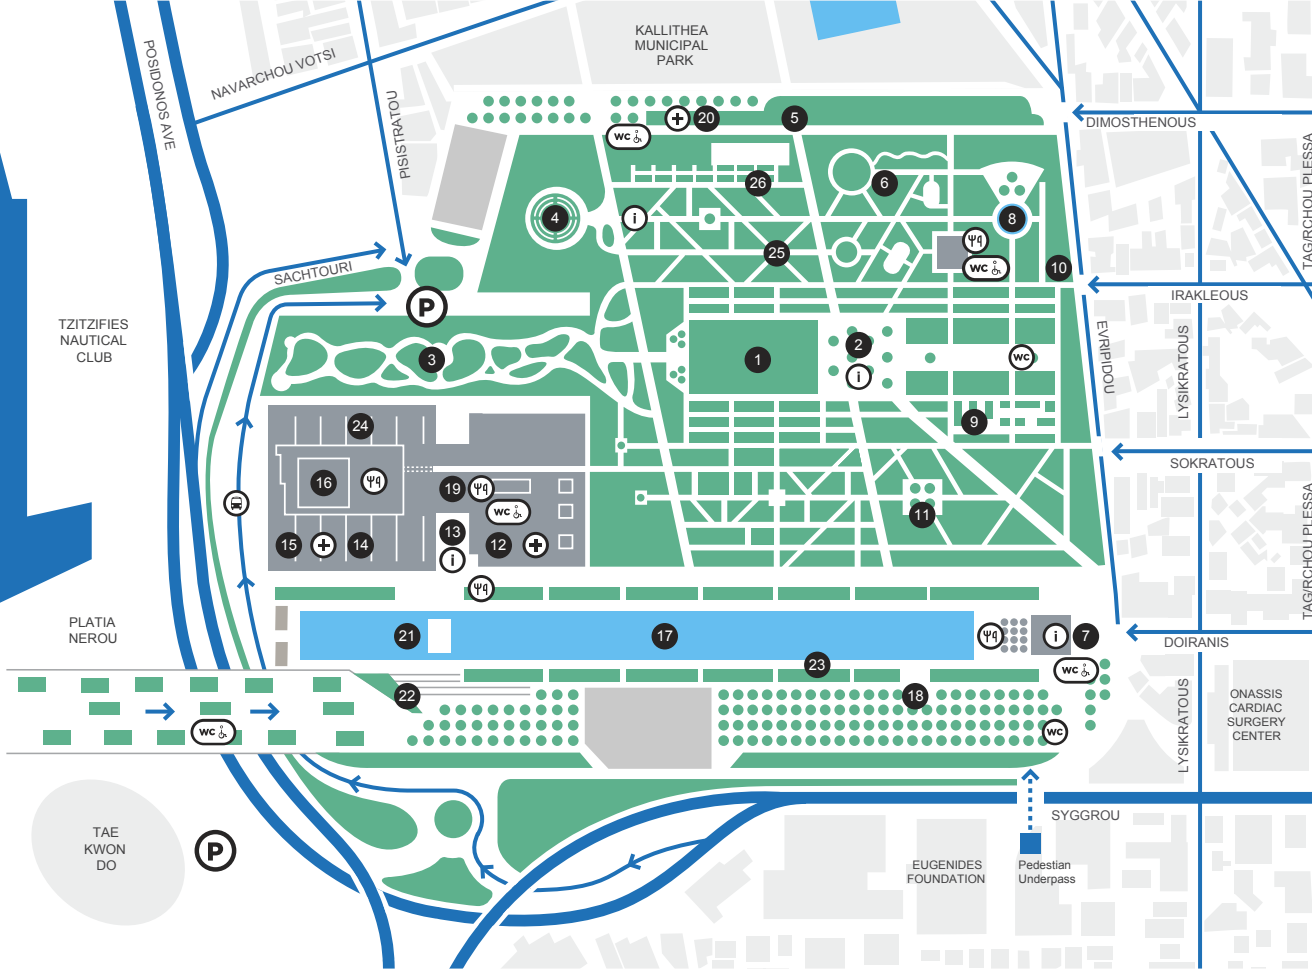

SUMMER NOSTOS FESTIVAL

LOCATIONS

- | | |
|-------------------------------------|---------------------|
| 1 Great Lawn | 16 Lighthouse |
| 2 Pine Grove | 17 Canal |
| 3 Southern Walks | 18 Esplanade |
| 4 Labyrinth | 19 SNFCC Lobby |
| 5 Running Track | 20 Outdoor Gym |
| 6 Playground | 21 Canal Stage |
| 7 Visitors Center | 22 Canal Steps |
| 8 Water Jets | 23 Canal Shore |
| 9 Sound Garden | 24 Panoramic Steps |
| 10 Outdoor Games Area | 25 Western Walks |
| 11 Mediterranean Garden | 26 Vegetable Garden |
| 12 National Library of Greece (NLG) | ψφ Food & Beverage |
| Book Castle | i Info Points |
| 13 Agora | wc Accessible WC |
| 14 Greek National Opera (GNO) | wc WC |
| Stavros Niarchos Hall | ψ Shuttle Bus Stop |
| Alternative Stage | + First Aid |
| Choir Rehearsal Room | P Parking |
| 15 GNO Level 5A | |